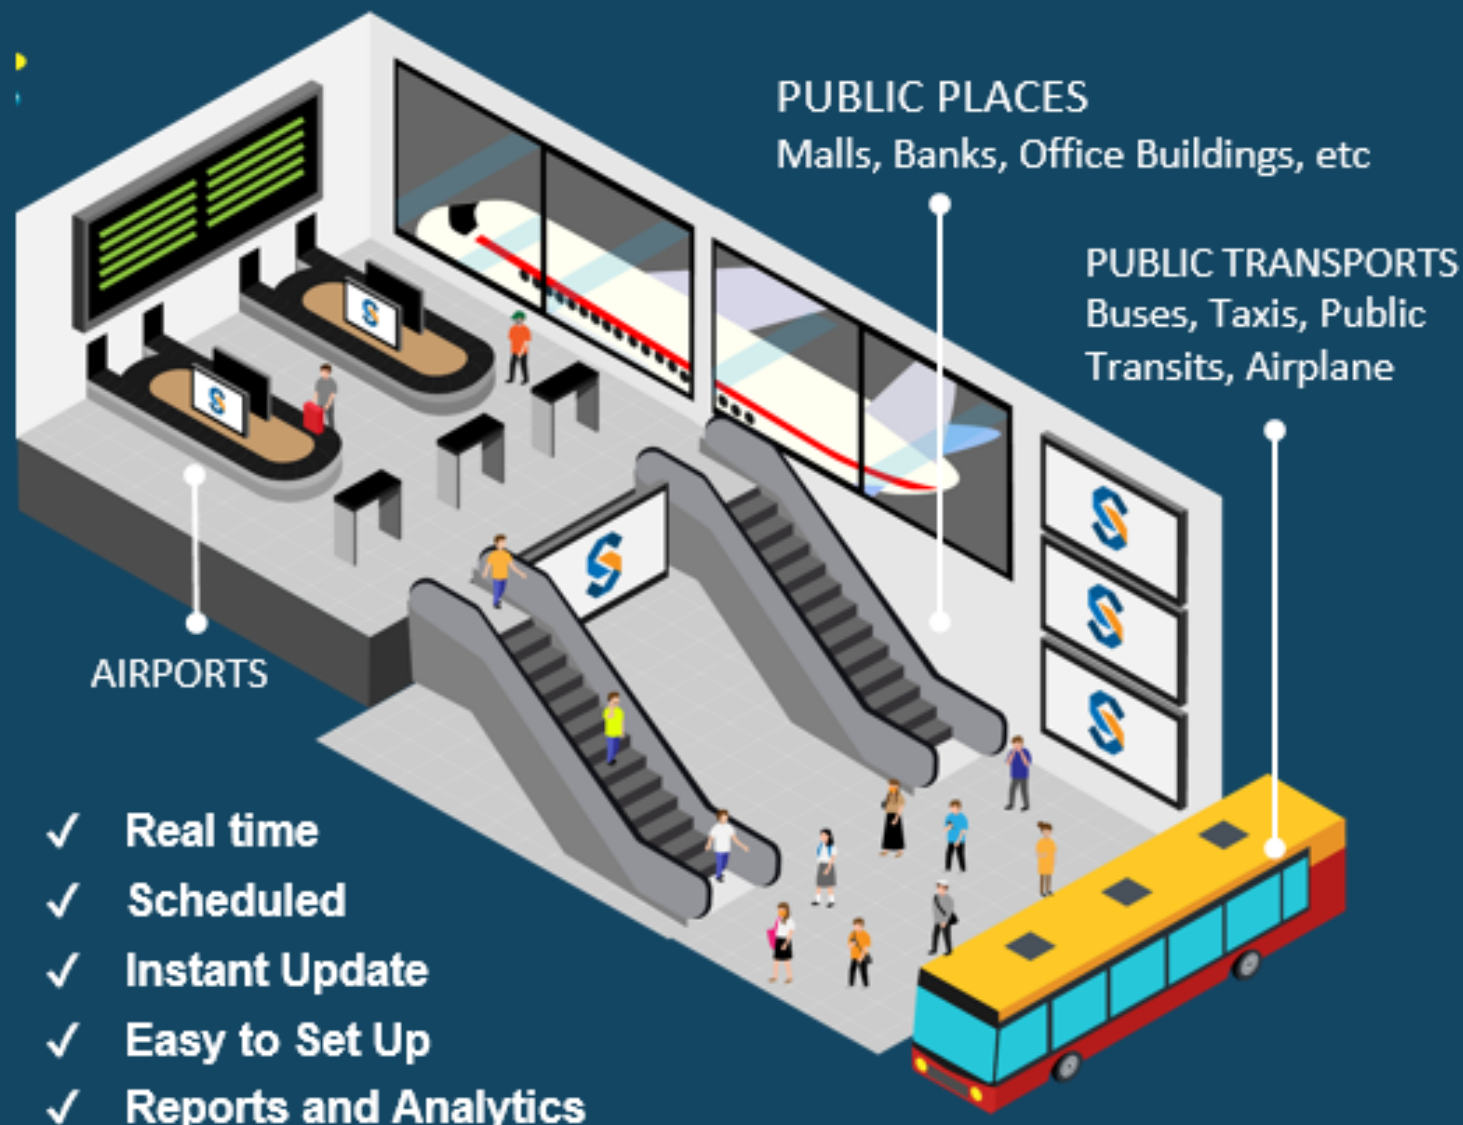

 **Smartmedia**

SMART DIGITAL SIGNAGE SOLUTION

PRODUCT OF

 **Imani Prima**
we're simple

Video Contents,
Schedule, Settings

Status, Reports
and Analytics

Content Management System with advanced technology to display media with well-targeted campaign. **Smartmedia has been installed in Transjakarta, Airports and Hospitals since 2016.**

KEY FEATURES

Playlist Management

Content Schedule

Display Reports

Display Capture

Viewer Analytics

Location Tracking

Hardware Features:

SmartMedia yang memungkinkan pemilik display mengelola/mengupdate konten pada digital display (seperti digital signage dan videotron) dari mana saja, dengan koneksi internet.

List of Features:

- Media Library
- Playlist Management
- Playlist Segment
- Playlist schedule
- Dashboard
- Reports
- Device Monitoring
- CCTV Capture (optional)