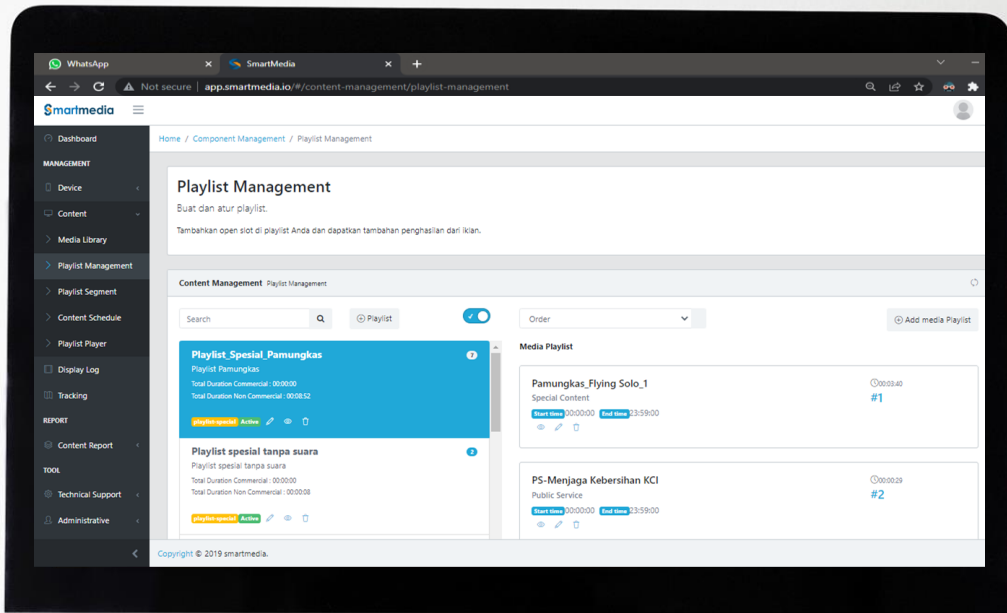

KEY FEATURES

Playlist Management

Content Schedule

Display Reports

Display Capture

Viewer Analytics

Location Tracking

Hardware Features:

Device Status Monitored:

- ✓ ON/OFF Status
- ✓ Media currently / last played
- ✓ Display log and reports
- ✓ Location
- ✓ Last update

Software Features:

Website:

- ✓ Media library
- ✓ Playlist management
- ✓ Playlist segment
- ✓ Playlist schedule
- ✓ Playlist player
- ✓ Device Monitoring
- ✓ Device Group Management
- ✓ User management
- ✓ Reports

List of Reports:

- ✓ Display Log
- ✓ Schedule Report
- ✓ Brand Report
- ✓ Agency Report
- ✓ Last Media Report
- ✓ Device Report
- ✓ Segment Report
- ✓ CCTV Capture
- ✓ Viewer Count Report

SmartMedia

(basic version)

SmartMedia yang memungkinkan pemilik display mengelola/mengupdate konten pada digital display (seperti digital signage dan videotron) dari mana saja, dengan koneksi internet.

List of Features:

- Media Library
- Playlist Management
- Playlist Segment
- Playlist schedule
- Dashboard
- Reports
- Device Monitoring
- CCTV Capture (optional)