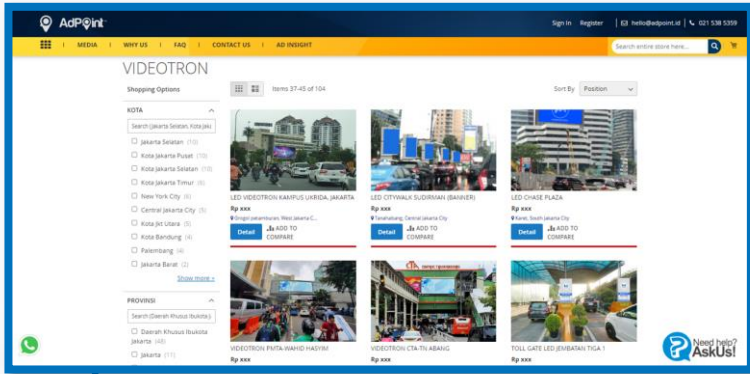

Pilih tempat

Pilih jadwal

Pembayaran

Upload Iklan

Rencana Pengembangan

SmartMedia Adpoint

SmartMedia diintegrasikan dengan Adpoint, yaitu marketplace iklan agar promosi dan transaksi jual beli slot iklan hingga pemasangan iklan di media display dapat berlangsung secara full online.

List of Features:

- Media Library
- Playlist Management
- Playlist Segment
- Playlist schedule
- Integrasi dengan Adpoint (Marketplace Iklan)
- Dashboard
- Reports
- Device Monitoring
- CCTV Capture